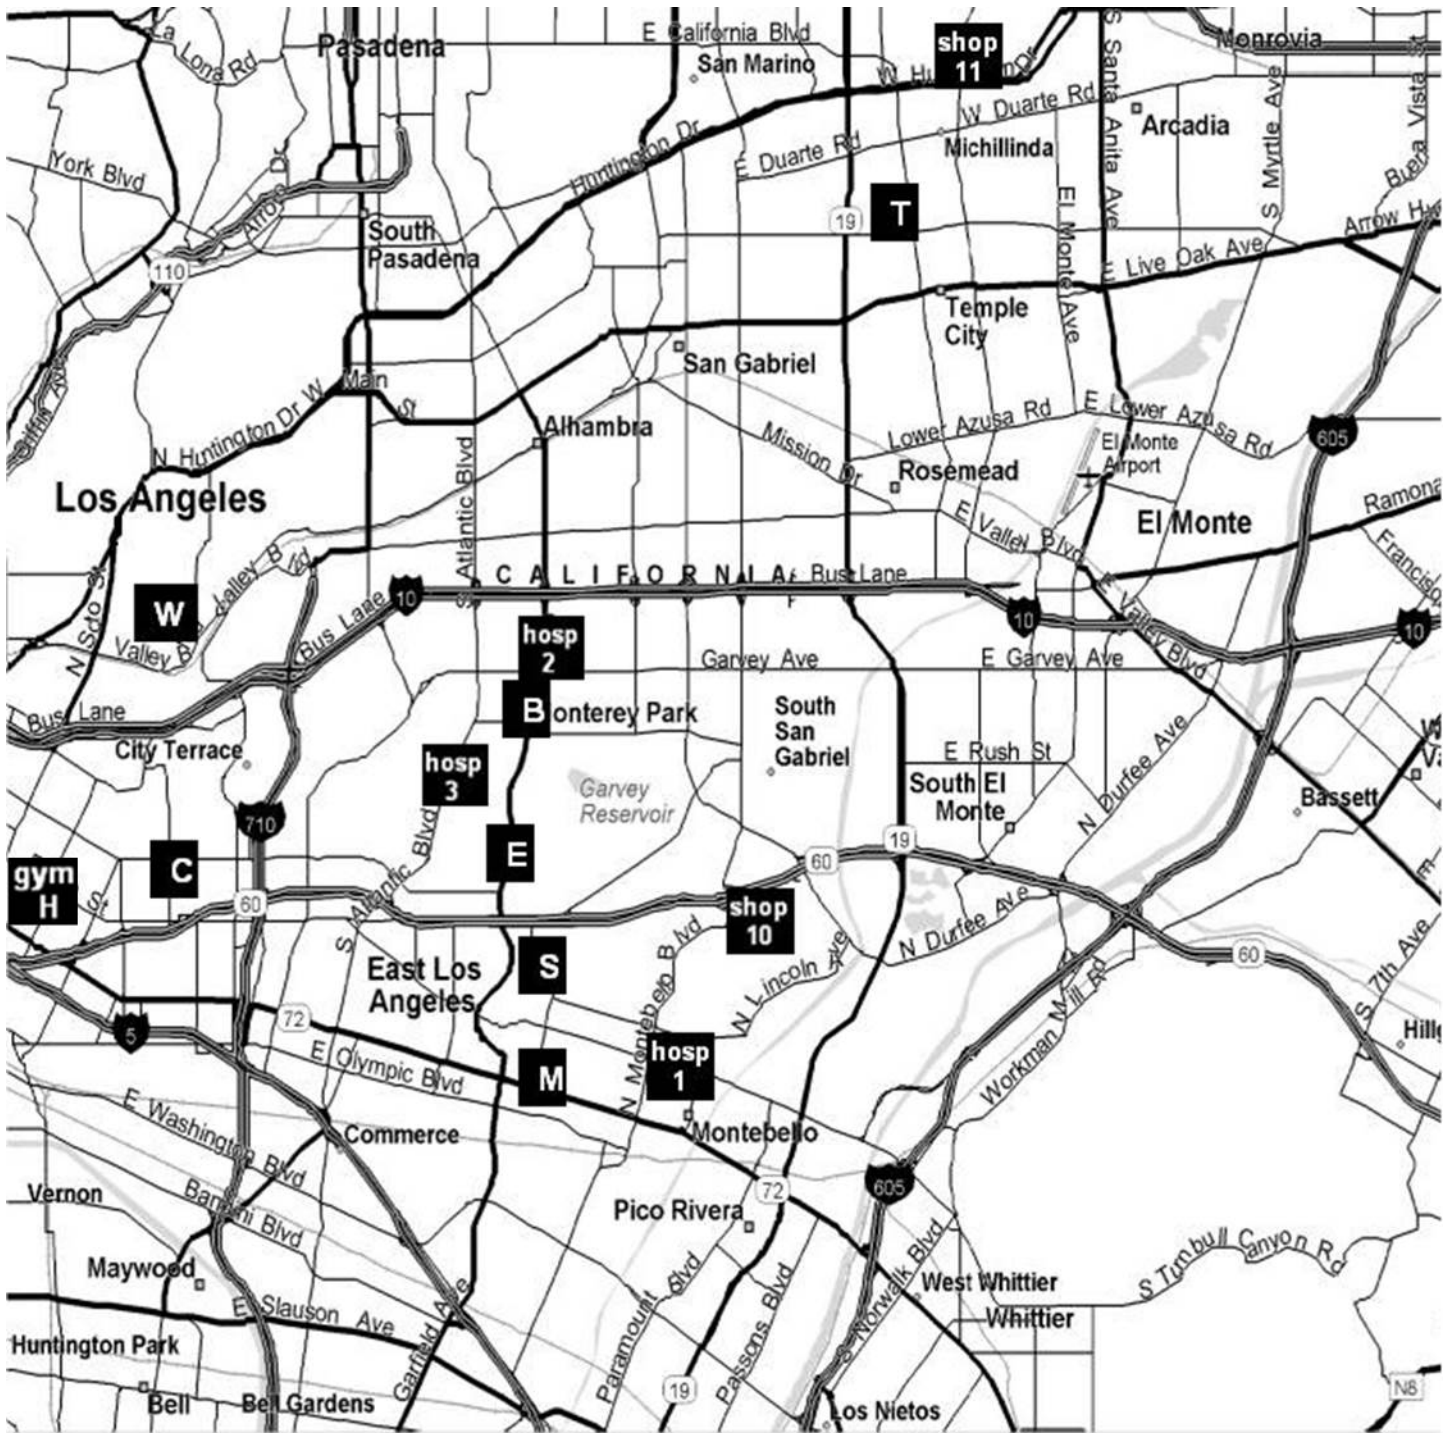

Jets/Jetts Tournament Map (Page 1 of 2)

Jets/Jetts Tournament Map (Page 2 of 2)

<u>GYMNASIUMS</u>		<u>GYMNASIUMS</u>		<u>HOSPITALS</u>	
B	BARNES PARK GYM 400 So. McPherrin Ave. Monterey Park 91754	S	SCHURR HS 820 Wilcox Ave. Montebello 90640 (large parking on top of hill.)	hosp 1	BEVERLY HOSPITAL 309 W. Beverly Blvd. Montebello 90640 (323) 726-1222
C	BELVEDERE Middle Sch. 312 No. Record Ave. Los Angeles 90063 (1/2 mile west of 710 Fwy; enter off Cesar Chavez)	T	TEMPLE CITY HS 9501 Lemon Ave. Temple City 91780	hosp 2	GARFIELD MEDICAL Ctr 525 N. Garfield Ave. Monterey Park 91754 (626) 573-2222
E	ELDER PARK GYM 1950 Wilcox Ave. Monterey Park 91755 (1 block east of Garfield at Elmgate & Wilcox)	W	WILSON HS (LAUSD) 4500 Multnomah St.. Los Angeles 90032 (Off 10 Fwy, north on Soto St., east on Multnomah, right on Wilson Dr., gym downstairs)	hosp 3	MONTEREY PARK HOSP. 900 S. Atlantic Blvd. Monterey Park 91754 (626) 570-9000
gym H	HOLLENBECK Middle Sch. 2510 E. 6th Street Los Angeles 90023				
M	MONTEBELLO HS 2100 W. Cleveland Ave. Montebello 90640 (Gym: 1 block north of Whittier Blvd.)	MAP	MAP Sport Center 12552 Western Ave. Garden Grove 92841		
<u>MALLS/Shopping</u>		<u>MALLS/Shopping</u>			
shop 10	Montebello Town Center 2134 Montebello Centre Montebello 90640 (323) 722-8454	shop 11	Santa Anita Mall 400 So. Baldwin Ave. Arcadia 91007		